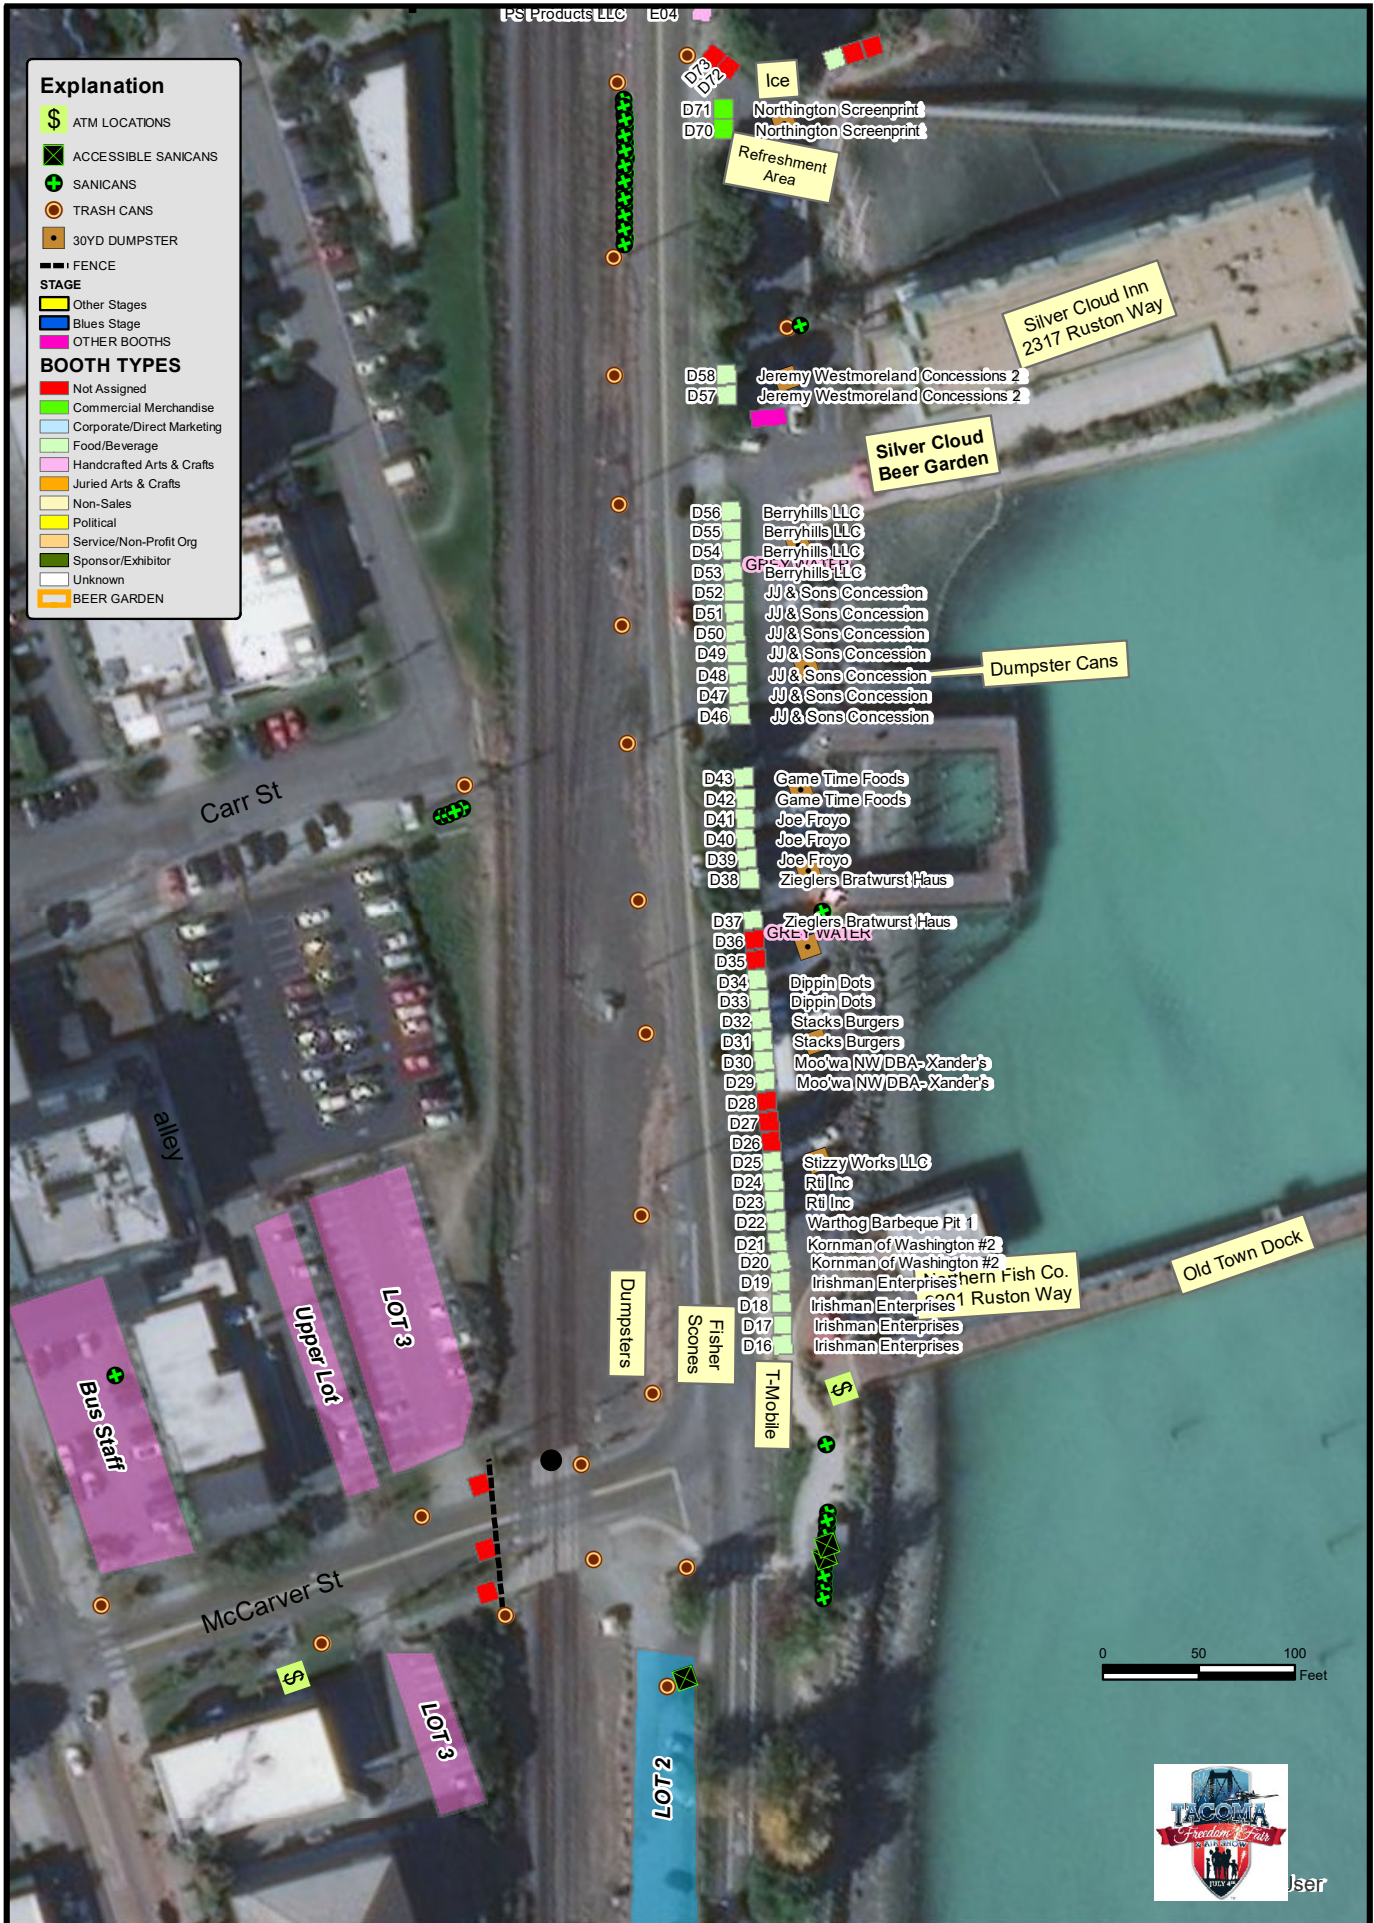

- Explanation**
- ATM LOCATIONS
  - ACCESSIBLE SANICANS
  - SANICANS
  - TRASH CANS
  - 30YD DUMPSTER
  - FENCE
  - STAGE**
  - Other Stages
  - Blues Stage
  - OTHER BOOTHS
  - BOOTH TYPES**
  - Not Assigned
  - Commercial Merchandise
  - Corporate/Direct Marketing
  - Food/Beverage
  - Handcrafted Arts & Crafts
  - Juried Arts & Crafts
  - Non-Sales
  - Political
  - Service/Non-Profit Org
  - Sponsor/Exhibitor
  - Unknown
  - BEER GARDEN

CHINESE RECONCILIATION PARK

To: Ruston Way  
To: N 30th St

Sperry Dock

The Star Ge...  
...user

- Explanation**
- \$ ATM LOCATIONS
  - ♣ ACCESSIBLE SANICANS
  - ♣ SANICANS
  - ♣ TRASH CANS
  - ♣ 30YD DUMPSTER
  - FENCE
  - STAGE**
  - Other Stages
  - Blues Stage
  - OTHER BOOTHS
  - BOOTH TYPES**
  - Not Assigned
  - Commercial Merchandise
  - Corporate/Direct Marketing
  - Food/Beverage
  - Handcrafted Arts & Crafts
  - Juried Arts & Crafts
  - Non-Sales
  - Political
  - Service/Non-Profit Org
  - Sponsor/Exhibitor
  - Unknown
  - BEER GARDEN

**Explanation**

- \$ ATM LOCATIONS
- ACCESSIBLE SANICANS
- SANICANS
- TRASH CANS
- 30YD DUMPSTER
- FENCE

**STAGE**

- Other Stages
- Blues Stage
- OTHER BOOTHS

**BOOTH TYPES**

- Not Assigned
- Commercial Merchandise
- Corporate/Direct Marketing
- Food/Beverage
- Handcrafted Arts & Crafts
- Juried Arts & Crafts
- Non-Sales
- Political
- Service/Non-Profit Org
- Sponsor/Exhibitor
- Unknown
- BEER GARDEN

**Explanation**

- ATM LOCATIONS
- ACCESSIBLE SANICANS
- SANICANS
- TRASH CANS
- 30YD DUMPSTER
- FENCE
- STAGE**
- Other Stages
- Blues Stage
- OTHER BOOTHS
- BOOTH TYPES**
- Not Assigned
- Commercial Merchandise
- Corporate/Direct Marketing
- Food/Beverage
- Handcrafted Arts & Crafts
- Juried Arts & Crafts
- Non-Sales
- Political
- Service/Non-Profit Org
- Sponsor/Exhibitor
- Unknown
- BEER GARDEN