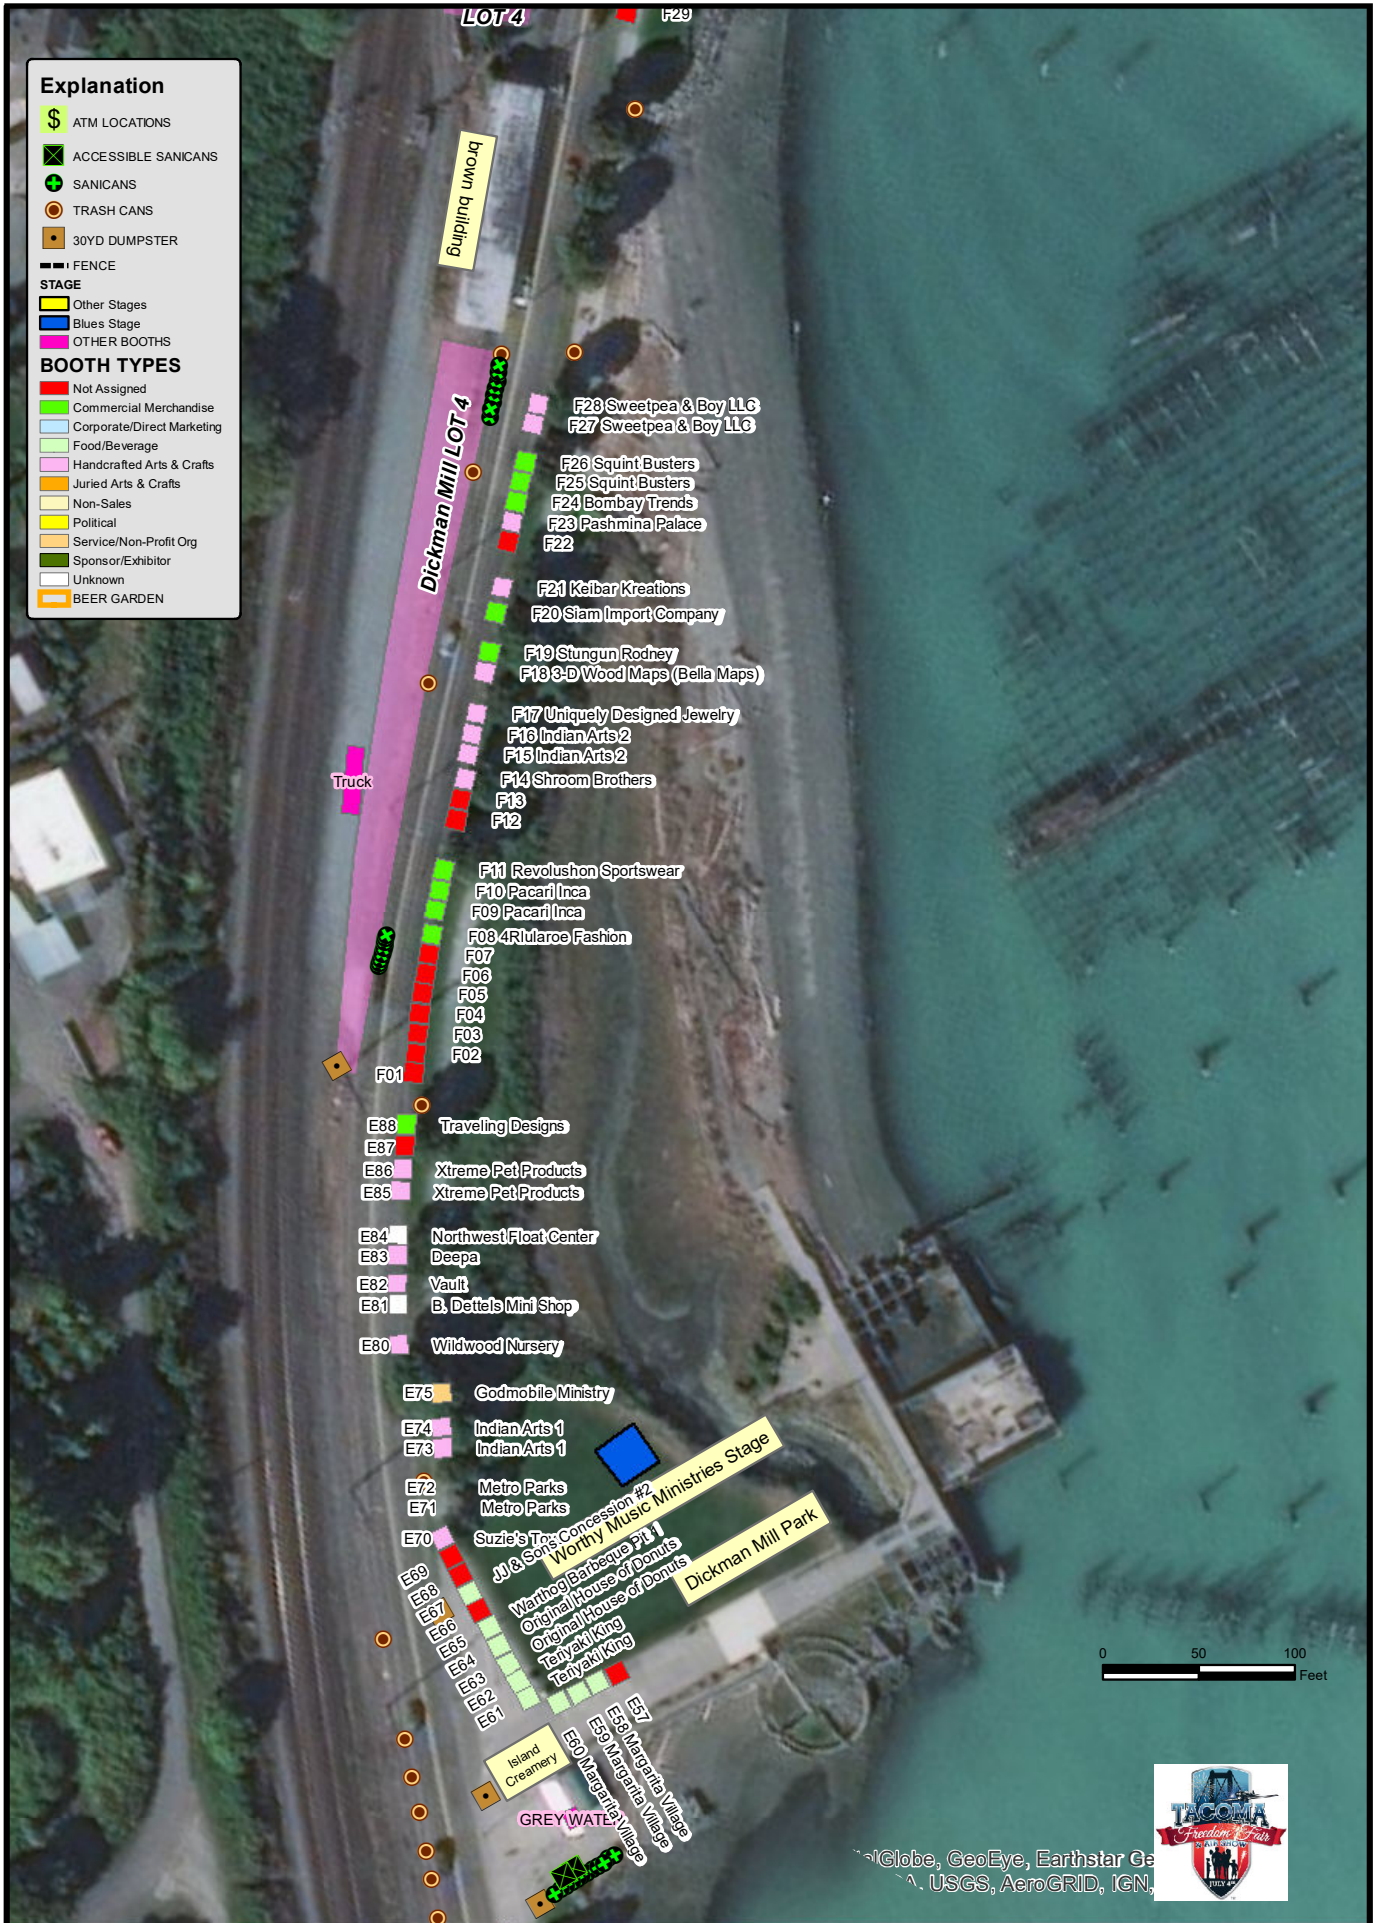

- Explanation**
- ATM LOCATIONS
  - ACCESSIBLE SANICANS
  - SANICANS
  - TRASH CANS
  - 30YD DUMPSTER
  - FENCE
  - STAGE**
  - Other Stages
  - Blues Stage
  - OTHER BOOTHS
  - BOOTH TYPES**
  - Not Assigned
  - Commercial Merchandise
  - Corporate/Direct Marketing
  - Food/Beverage
  - Handcrafted Arts & Crafts
  - Juried Arts & Crafts
  - Non-Sales
  - Political
  - Service/Non-Profit Org
  - Sponsor/Exhibitor
  - Unknown
  - BEER GARDEN

CHINESE RECONCILIATION PARK

To: Ruston Way  
To: N 30th St

Sperry Dock

The Star Ge...  
...user

- Explanation**
- \$ ATM LOCATIONS
  - ♣ ACCESSIBLE SANICANS
  - ♣ SANICANS
  - ♣ TRASH CANS
  - ♣ 30YD DUMPSTER
  - FENCE
  - STAGE**
  - Other Stages
  - Blues Stage
  - OTHER BOOTHS
  - BOOTH TYPES**
  - Not Assigned
  - Commercial Merchandise
  - Corporate/Direct Marketing
  - Food/Beverage
  - Handcrafted Arts & Crafts
  - Juried Arts & Crafts
  - Non-Sales
  - Political
  - Service/Non-Profit Org
  - Sponsor/Exhibitor
  - Unknown
  - BEER GARDEN

lser

**Explanation**

- ATM LOCATIONS
- ACCESSIBLE SANICANS
- SANICANS
- TRASH CANS
- 30YD DUMPSTER
- FENCE

**STAGE**

- Other Stages
- Blues Stage
- OTHER BOOTHS

**BOOTH TYPES**

- Not Assigned
- Commercial Merchandise
- Corporate/Direct Marketing
- Food/Beverage
- Handcrafted Arts & Crafts
- Juried Arts & Crafts
- Non-Sales
- Political
- Service/Non-Profit Org
- Sponsor/Exhibitor
- Unknown
- BEER GARDEN

**Explanation**

- \$ ATM LOCATIONS
- ACCESSIBLE SANICANS
- SANICANS
- TRASH CANS
- 30YD DUMPSTER
- FENCE

**STAGE**

- Other Stages
- Blues Stage
- OTHER BOOTHS

**BOOTH TYPES**

- Not Assigned
- Commercial Merchandise
- Corporate/Direct Marketing
- Food/Beverage
- Handcrafted Arts & Crafts
- Juried Arts & Crafts
- Non-Sales
- Political
- Service/Non-Profit Org
- Sponsor/Exhibitor
- Unknown
- BEER GARDEN