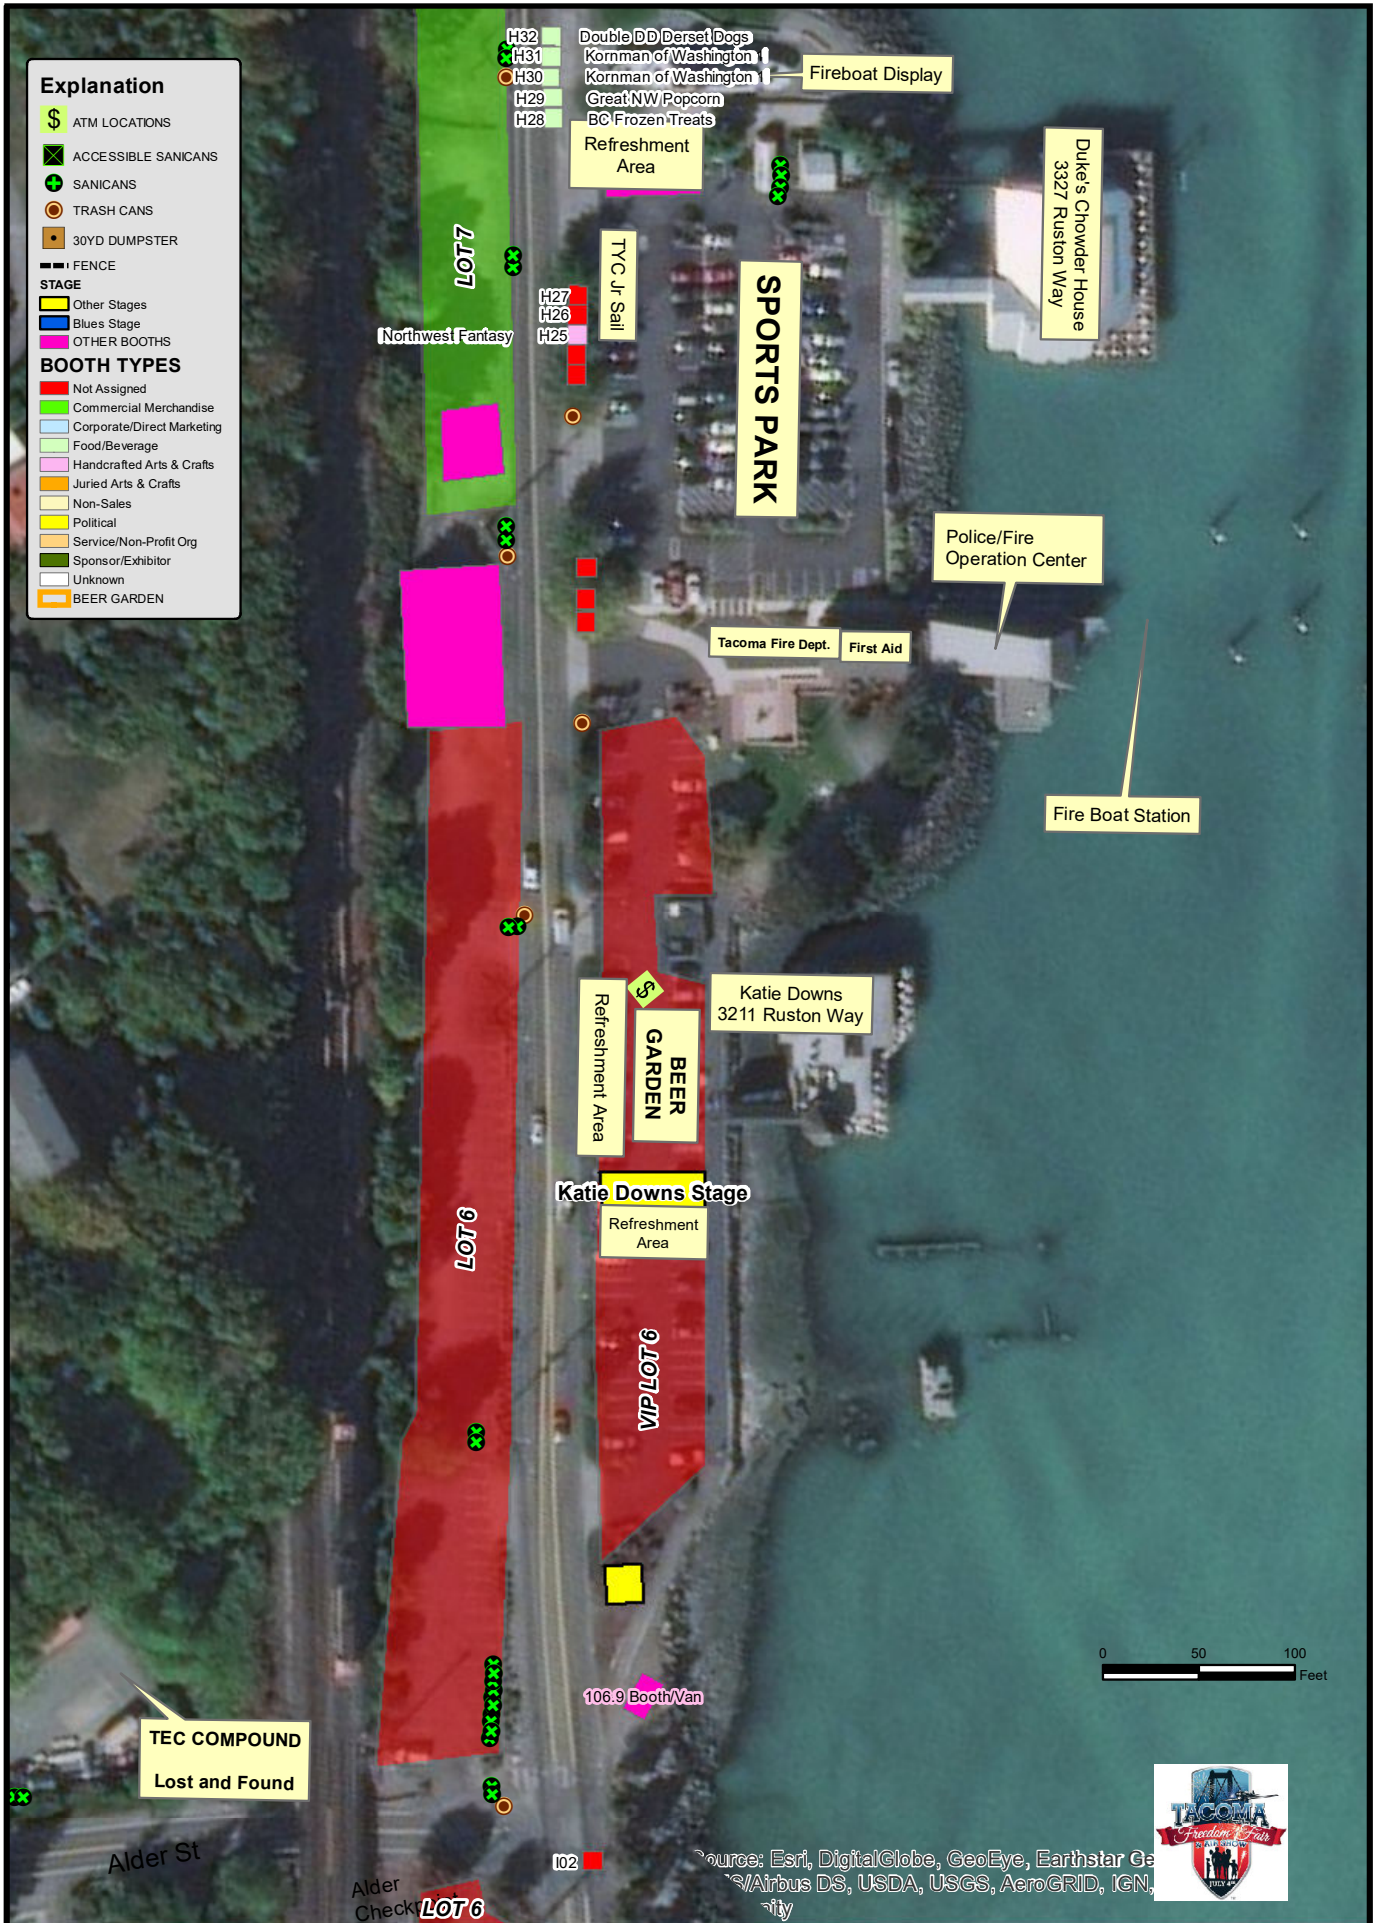

- Explanation**
- ATM LOCATIONS
  - ACCESSIBLE SANICANS
  - SANICANS
  - TRASH CANS
  - 30YD DUMPSTER
  - FENCE
  - STAGE**
  - Other Stages
  - Blues Stage
  - OTHER BOOTHS
  - BOOTH TYPES**
  - Not Assigned
  - Commercial Merchandise
  - Corporate/Direct Marketing
  - Food/Beverage
  - Handcrafted Arts & Crafts
  - Juried Arts & Crafts
  - Non-Sales
  - Political
  - Service/Non-Profit Org
  - Sponsor/Exhibitor
  - Unknown
  - BEER GARDEN

CHINESE RECONCILIATION PARK

To: Ruston Way  
To: N 30th St

Sperry Dock

The Star Ge...  
...user

- Explanation**
- \$ ATM LOCATIONS
  - ♣ ACCESSIBLE SANICANS
  - ♣ SANICANS
  - ♣ TRASH CANS
  - ♣ 30YD DUMPSTER
  - FENCE
  - STAGE**
  - Other Stages
  - Blues Stage
  - OTHER BOOTHS
  - BOOTH TYPES**
  - Not Assigned
  - Commercial Merchandise
  - Corporate/Direct Marketing
  - Food/Beverage
  - Handcrafted Arts & Crafts
  - Juried Arts & Crafts
  - Non-Sales
  - Political
  - Service/Non-Profit Org
  - Sponsor/Exhibitor
  - Unknown
  - BEER GARDEN

**Explanation**

- \$ ATM LOCATIONS
- ACCESSIBLE SANICANS
- SANICANS
- TRASH CANS
- 30YD DUMPSTER
- FENCE

**STAGE**

- Other Stages
- Blues Stage
- OTHER BOOTHS

**BOOTH TYPES**

- Not Assigned
- Commercial Merchandise
- Corporate/Direct Marketing
- Food/Beverage
- Handcrafted Arts & Crafts
- Juried Arts & Crafts
- Non-Sales
- Political
- Service/Non-Profit Org
- Sponsor/Exhibitor
- Unknown
- BEER GARDEN

**Explanation**

- ATM LOCATIONS
- ACCESSIBLE SANICANS
- SANICANS
- TRASH CANS
- 30YD DUMPSTER
- FENCE
- STAGE**
- Other Stages
- Blues Stage
- OTHER BOOTHS
- BOOTH TYPES**
- Not Assigned
- Commercial Merchandise
- Corporate/Direct Marketing
- Food/Beverage
- Handcrafted Arts & Crafts
- Juried Arts & Crafts
- Non-Sales
- Political
- Service/Non-Profit Org
- Sponsor/Exhibitor
- Unknown
- BEER GARDEN